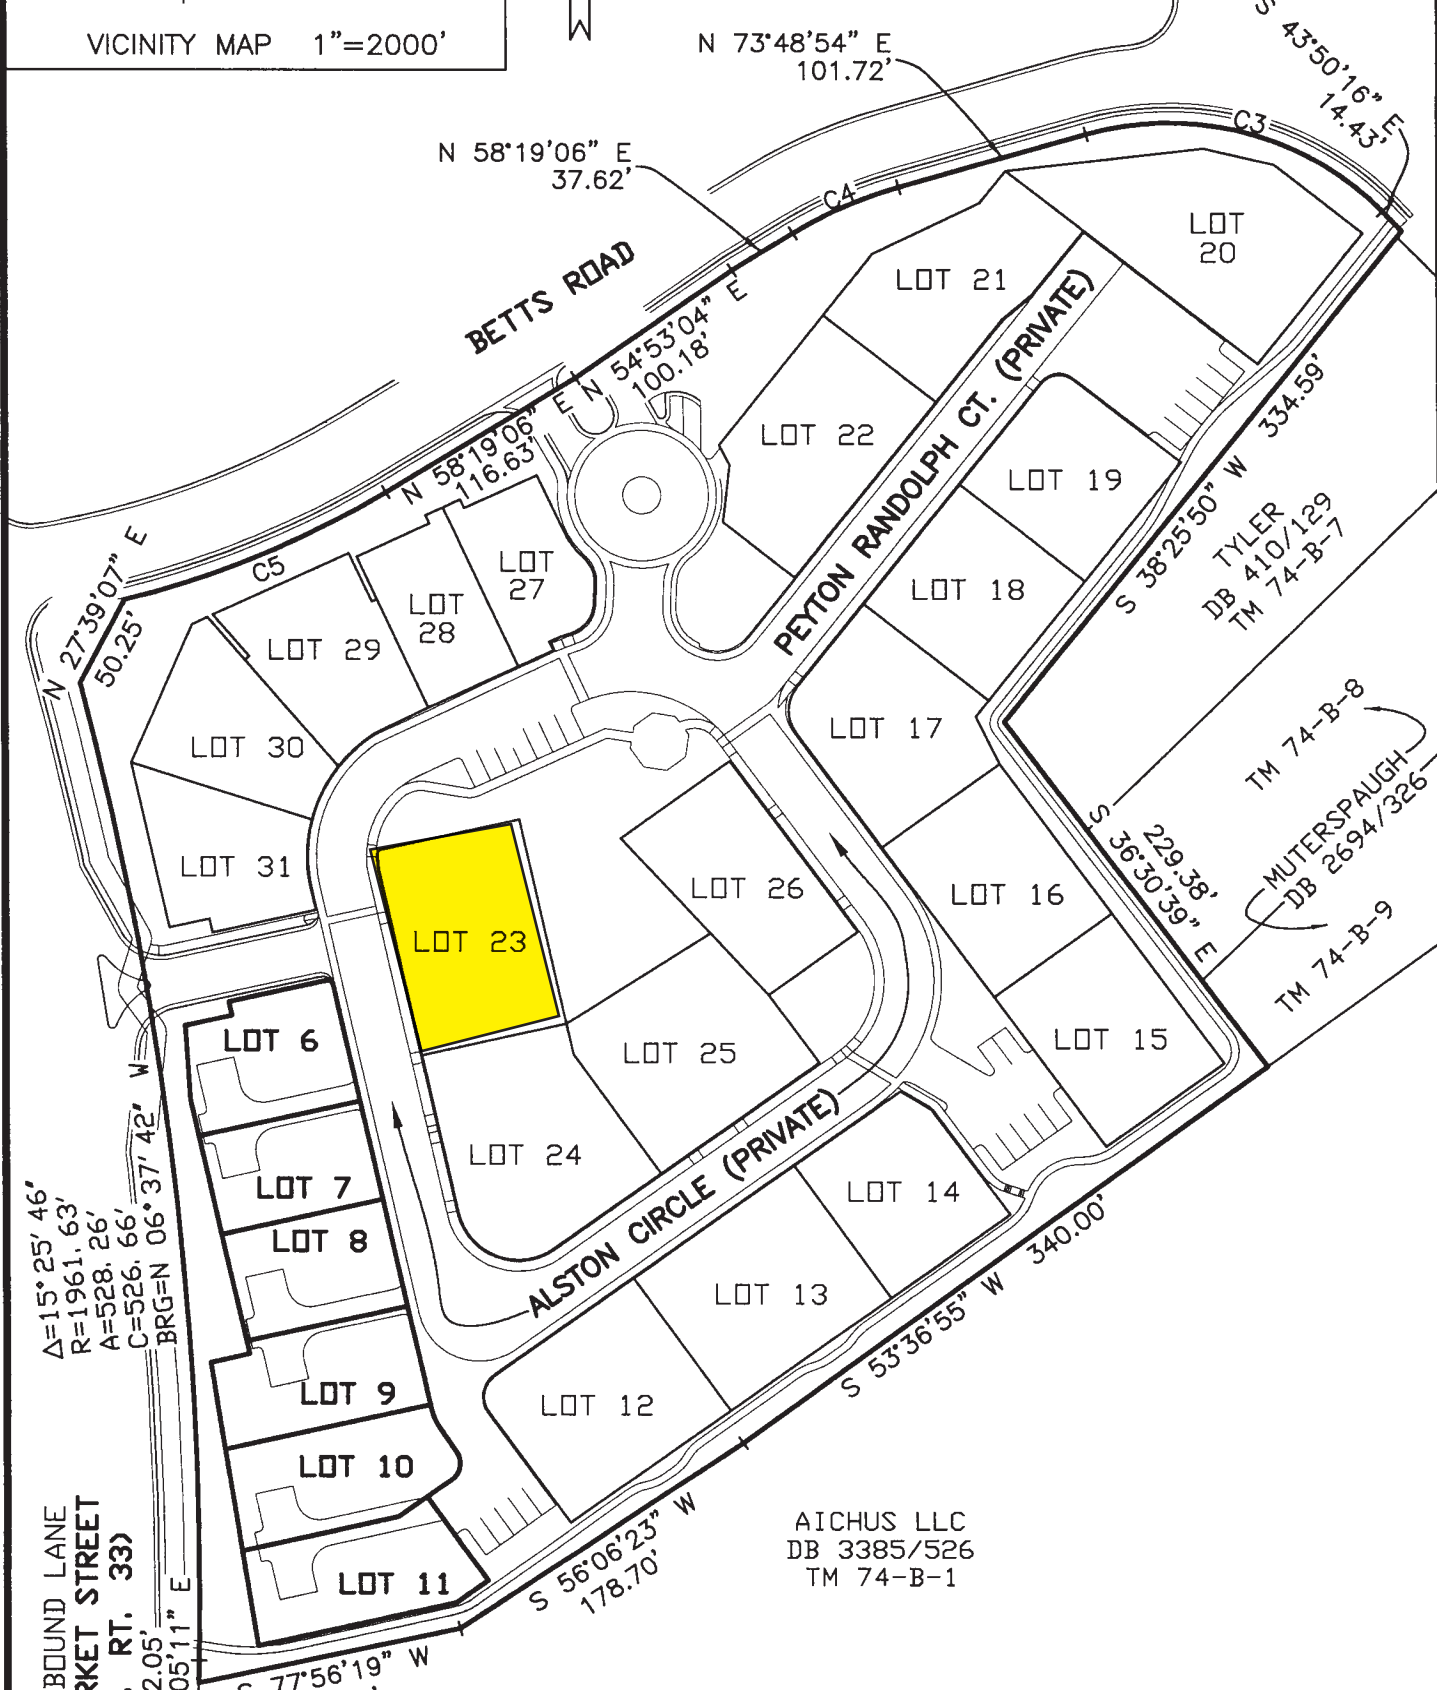

SEE SHEET 8
FOR CURVE TABLE
& LINE TABLE

FAIRWAY
DRIVE

BENNER & ASSOC., INC.
 8 PLEASANT HILL ROAD
 HARRISONBURG, VA 22801
 540 434-0267
 REF# 022805
 DRAWING: 022805 RESUBD PLDWG